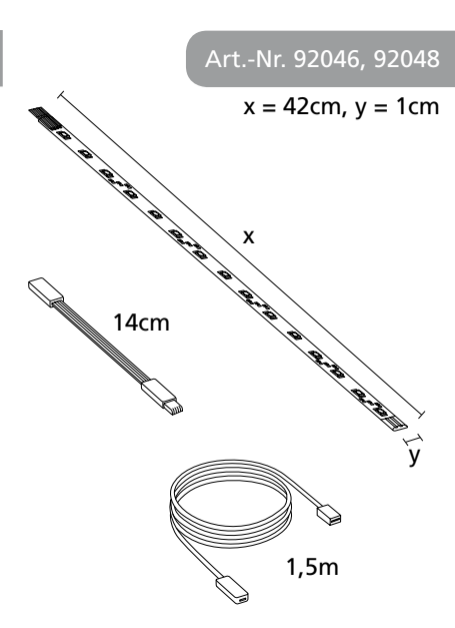

# EGLO LEDSTRIPES

SYSTEM

Art.-Nr. 92046, 92048

EGLO Leuchten GmbH,  
Heiligkreuz 22, 6136 Pill,  
Austria  
Made in China  
www.eglo.com