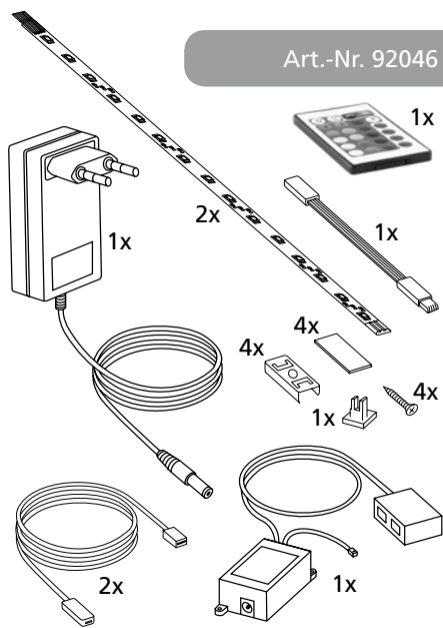

# EGLO LEDSTRIPES

SYSTEM

Art.-Nr. 92046, 92048

EGLO Leuchten GmbH,  
Heiligkreuz 22, 6136 Pill,  
Austria  
Made in China  
www.eglo.com