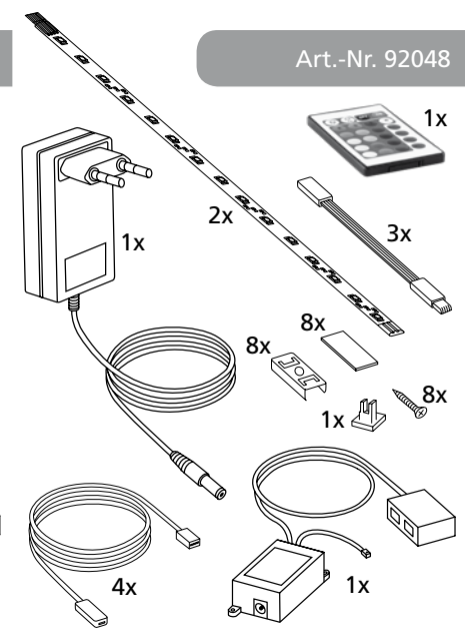

# EGLO LEDSTRIPES

SYSTEM

Art.-Nr. 92046, 92048

EGLO Leuchten GmbH,  
Heiligkreuz 22, 6136 Pill,  
Austria  
Made in China  
www.eglo.com